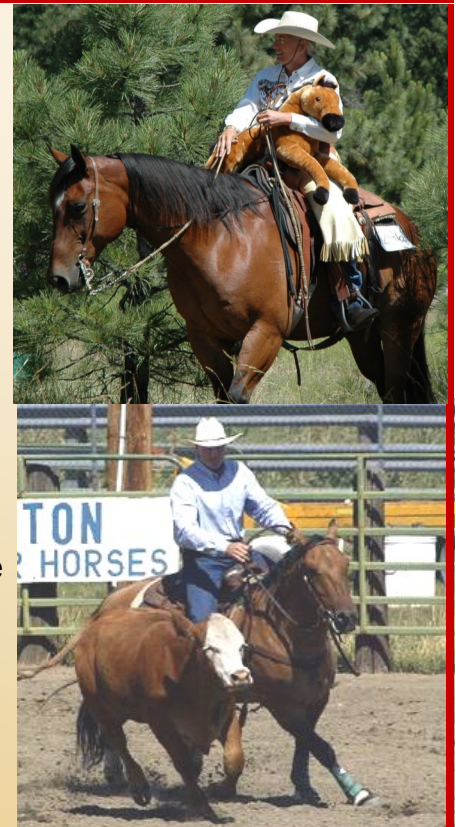

MJ RISING H RANCH

Trainers & Coaches of Champion Horses & Riders
Mitch & JoLinn Hoover

Championships in
Mountain Trail, Cowboy Challenge
Ranch & Stock Horse Versatility
Roping & Cowboy Dressage
ASHA & NVRHA Judges

Cowboy Dressage™
Certified Level 1 Clinicians
35+ yrs coaching riders to top 3 in
multi-disciplines.

Versatility Ranch ~ Stock Horse Clinic & Practice Show

Ranch Horse Trail:

Valuable yet simple tools to navigate trail obstacles; natural and manmade. Learn to use your horse's natural curiosity & draw to replace fear with confidence and courage. Also includes Timed & In-Hand tips.

Ranch Horse Halter:

Smooth out your presentations, ranch horse conformation clues, & setting your horse up to enhance their strengths.

Ranch Horse Pleasure * Ranch Riding:

Speed control, extended gaits, smooth transitions & consistent run content.

Ranch Horse Reining:

Maneuvers including circles, spins, stops, lead changes, rollbacks & more

Ranch Cow Working:

All work will be done on Pro Cutter, focus is on horse/rider positioning for cow work, sitting the turn, speed control on cattle.....and more.

Competition Tips; from the Judges eye view .....AND MORE!!